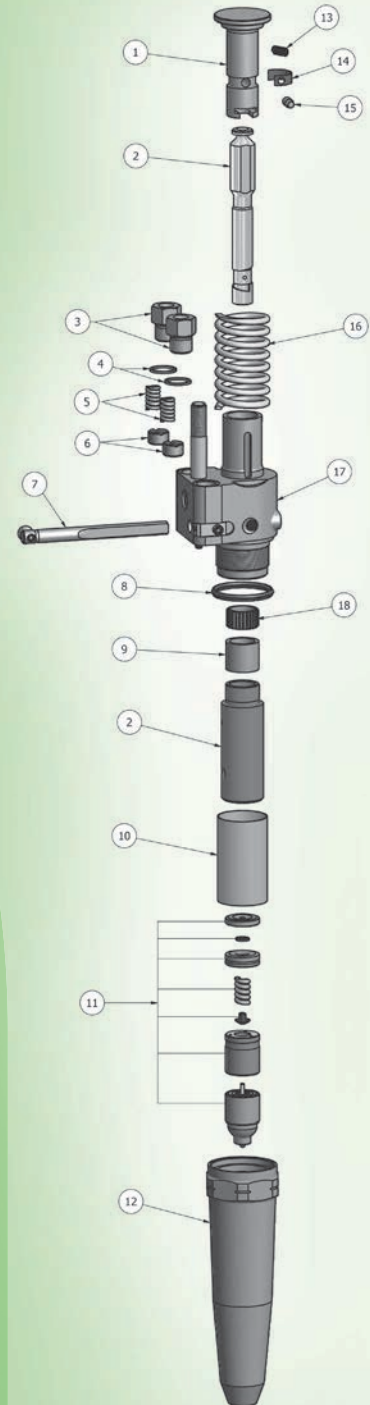

Interstate Diesel

ECOTIP® Superstack™ Injector

ITEM	QTY	DESCRIPTION
1	1	FOLLOWER
2*	1	PLUNGER & BUSHING ASSEMBLY
3	2	CAP, FILTER
4*	2	GASKET, FILTER CAP
5	2	SPRING, FILTER
6*	2	FILTER
7	1	RACK
8*	1	SEAL
9	1	RETAINER, GEAR
10	1	SPILL DEFLECTOR
11*	1	KIT, ECOTIP SUPERSTACK
12	1	NUT
13	1	SPRING, STOP PIN
14	1	RETAINER, STOP PIN
15	1	PIN, STOP
16	1	SPRING, FOLLOWER
17	1	BODY
18	1	GEAR

NOTE: Parts with * designation are contained in ECOTIP Superstack Injector Repair Kit.

**Serving the Rail, Marine and Power Generation Industries
Worldwide Since 1947**

www.interstate-mcbee.com

World Headquarters / 5300 Lakeside Ave. / Cleveland, Ohio USA 44114 / Phone: 216-881-0015

ISO 9001:2008
with design