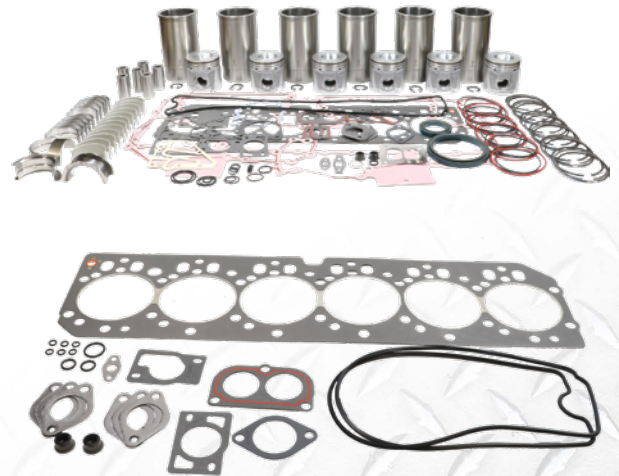

## Replacement parts for John Deere® Applications

### 4045 Gasket Sets & Engine Kits

Part Number	Description	Engine
M-RE526670	Gasket Set - Cylinder Head	Non-Cert, T1, T2
M-RE526671	Gasket Set - Inframe	Non-Cert, T1, T2
M-RE526971	Kit - Engine Overhaul	Non-Cert, T1, T2
M-RE527042	Gasket Set - Out of Frame	Non-Cert, T1, T2
M-RE527298	Kit - Engine Overhaul	Non-Cert, T1, T2
M-RE527299	Kit - Engine Overhaul	Non-Cert, T1, T2
M-RE527833	Gasket Set - Overhaul	T1, T2, T3
M-RE532713	Gasket Set - Overhaul	T1, T2, T3
M-RE532842	Gasket Set - Cylinder Head	T1, T3
M-RE536967	Gasket Set - Cylinder Head	T2, T3

6068 Gasket Sets & Engine Kits		
Part Number	Description	Engine
M-RE526672	Gasket Set - Cylinder Head	Non-Cert, T1, T2
M-RE526673	Gasket Set - Inframe	Non-Cert, T1, T2
M-RE526965	Gasket Set - Out of Frame	Non-Cert, T1, T2
M-RE526966	Kit - Engine Overhaul	Non-Cert, T1, T2
M-RE527300	Kit - Engine Overhaul	Non-Cert, T1, T2
M-RE527301	Engine Overhaul	Non-Cert, T1, T2
M-RE527832	Gasket Set - Inframe	T2, T3
M-RE532631	Gasket Set - Overhaul	T2, T3
M-RE532841	Gasket Set - Cylinder Head	T2, T3