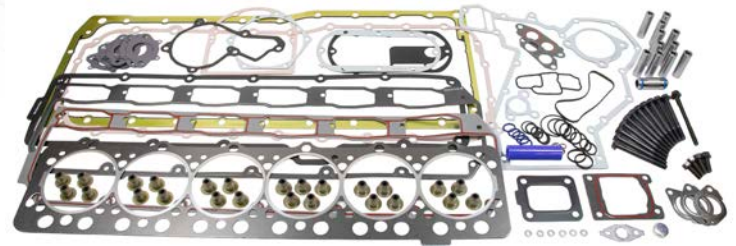

# Replacement parts for John Deere® Applications (Continued)

6090 Gasket Sets & Engine Kits	
Part Number	Description
M-DZ10211	Kit - Cylinder
MCBRE529264	Kit - Piston
M-DZ110134	Kit - Cylinder
MCBRE555132	Kit - Piston
M-RE528400	Gasket Set - Overhaul