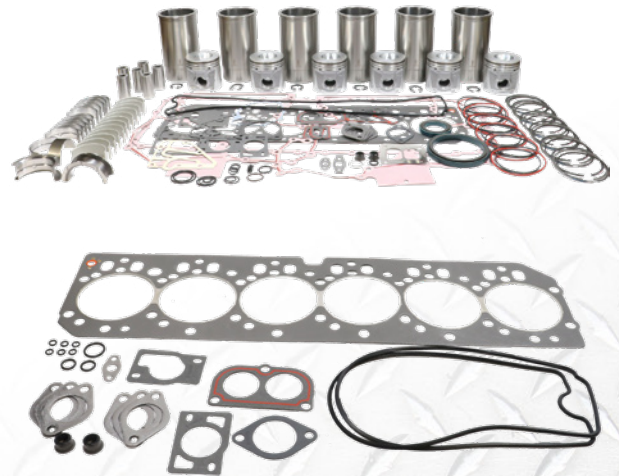

INTERSTATE-McBEE

Replacement parts for John Deere® Applications

4045 Gasket Sets & Engine Kits

Part Number	Description	Engine
M-RE526670	Gasket Set - Cylinder Head	Non-Cert, T1, T2
M-RE526671	Gasket Set - Inframe	Non-Cert, T1, T2
M-RE526971	Kit - Engine Overhaul	Non-Cert, T1, T2
M-RE527042	Gasket Set - Out of Frame	Non-Cert, T1, T2
M-RE527298	Kit - Engine Overhaul	Non-Cert, T1, T2
M-RE527299	Kit - Engine Overhaul	Non-Cert, T1, T2
M-RE527833	Gasket Set - Overhaul	T1, T2, T3
M-RE532713	Gasket Set - Overhaul	T1, T2, T3
M-RE532842	Gasket Set - Cylinder Head	T1, T3
M-RE536967	Gasket Set - Cylinder Head	T2, T3

6068 Gasket Sets & Engine Kits

Part Number	Description	Engine
M-RE526672	Gasket Set - Cylinder Head	Non-Cert, T1, T2
M-RE526673	Gasket Set - Inframe	Non-Cert, T1, T2
M-RE526965	Gasket Set - Out of Frame	Non-Cert, T1, T2
M-RE526966	Kit - Engine Overhaul	Non-Cert, T1, T2
M-RE527300	Kit - Engine Overhaul	Non-Cert, T1, T2
M-RE527301	Engine Overhaul	Non-Cert, T1, T2
M-RE527832	Gasket Set - Inframe	T2, T3
M-RE532631	Gasket Set - Overhaul	T2, T3
M-RE532841	Gasket Set - Cylinder Head	T2, T3

INTERSTATE-McBEE.COM

DOWNLOAD PDF

Replacement parts for John Deere® Applications (Continued)

6090 Gasket Sets & Engine Kits	
Part Number	Description
M-DZ10599	Kit - Engine Overhaul
MCIFDZ10599	Kit - Engine Overhaul
MCIF6090	Kit - Engine Re-ring
M-RE528400	Gasket Set - Overhaul
M-RE528402	Gasket Set - Cylinder Head
M-DZ10211	Kit - Cylinder
M-DZ110134	Kit - Cylinder
MCBRE529264	Kit - Piston
MCBRE555132	Kit - Piston

We're expanding our fuel injector lineup to include remanufactured John Deere® injectors as well. The necessary installation components and trim codes are included with each injector.

4045/6068 Reman Injectors	
Part Number	Description
R-DZ100212	Reman Injector + Nozzle Kit
R-DZ100216	Reman Injector + Nozzle Kit
R-DZ100217	Reman Injector + Nozzle Kit
R-RE545562	Reman Injector + Nozzle Kit