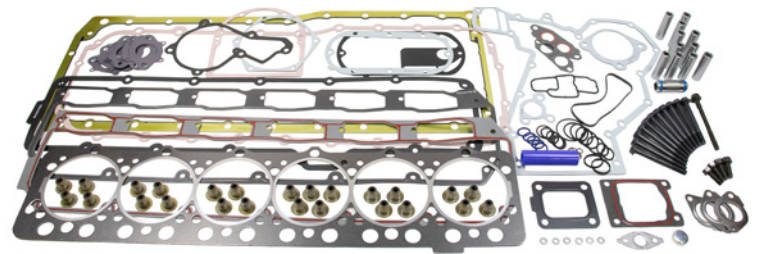

INTERSTATE-McBEE.COM

DOWNLOAD PDF

Replacement parts for John Deere® Applications (Continued)

6090 Gasket Sets & Engine Kits	
Part Number	Description
M-DZ10599	Kit - Engine Overhaul
MCIFDZ10599	Kit - Engine Overhaul
MCIF6090	Kit - Engine Re-ring
M-RE528400	Gasket Set - Overhaul
M-RE528402	Gasket Set - Cylinder Head
M-DZ10211	Kit - Cylinder
M-DZ110134	Kit - Cylinder
MCBRE529264	Kit - Piston
MCBRE555132	Kit - Piston

We're expanding our fuel injector lineup to include remanufactured John Deere® injectors as well. The necessary installation components and trim codes are included with each injector.

4045/6068 Reman Injectors	
Part Number	Description
R-DZ100212	Reman Injector + Nozzle Kit
R-DZ100216	Reman Injector + Nozzle Kit
R-DZ100217	Reman Injector + Nozzle Kit
R-RE545562	Reman Injector + Nozzle Kit