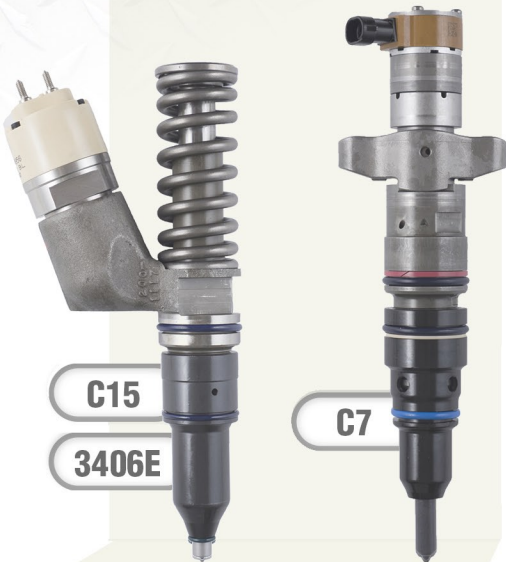

INTERSTATE-McBEE

"Quality Without Compromise"

ELECTRONIC INJECTORS Available from Interstate-McBee

CATERPILLAR®

DETROIT DIESEL®

NAVISTAR®

CUMMINS®

SEE REVERSE FOR FULL LIST OF INJECTORS