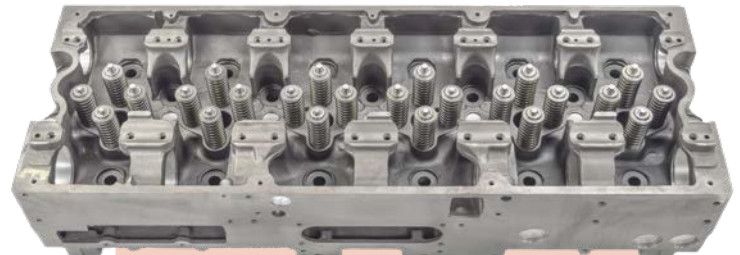

# INTERSTATE-McBEE

INTERSTATE-McBEE IS NOW OFFERING REPLACEMENT

## CYLINDER HEADS

FOR CATERPILLAR® AND CUMMINS® ENGINE APPLICATIONS

MCB2239250AINC Cylinder Head Assembly

MCB4962732 Cylinder Head Assembly

Interstate-McBee is now stocking a new line of replacement cylinder heads for Cummins® ISX and Caterpillar® C12/C15 applications. These precision machined heads arrive loaded with new intake and exhaust valves, valve springs, valve guides, and injector tubes. See our chart below for a current listing of our replacement cylinder heads. For additional details, contact the parts experts at Interstate-McBee.

Part Number	Description	OEM	Application
MCB1482144	Cylinder Head Assembly	Caterpillar®	C10/C12
MCB2239250A	Cylinder Head Assembly	Caterpillar®	C15 Universal
MCB2239250AINC	Cylinder Head Assembly	Caterpillar®	C15/C18 Inconel Intake/Exhaust
MCB4962732	Cylinder Head Assembly	Cummins®	ISX Dual Cam
MCB5314198	Cylinder Head Assembly	Cummins®	ISX Single Cam