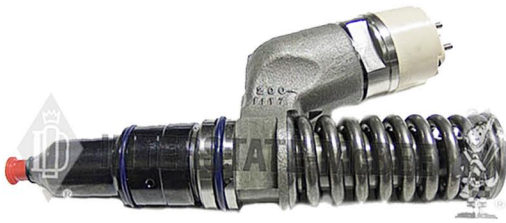

## MCBC15HBK: Head Bolt Kit

Application: 3406E/C15/C16

- This Head Bolt kit consists of all the head bolts and washers necessary to replace a single cylinder head.
- Each of these U.S made, high strength bolts come packed with thread protectors to ensure safe transit.

## Caterpillar®

INTERSTATE-McBEE

## R-10R1273: Reman Injector

Application: 3406E/C15/C16

- Each injector includes a new Trim Code which increases fuel efficiency and accuracy while reducing emissions.
- 100% surface lapping of critical components ensures pressure sealing of sub-assemblies.
- Complete set of new installation o-rings for proper seal between the injector and cylinder head.

## M-CK3067460P: Cylinder Kit

Application: 3406E/C15/C16

- Hardened cylinder liners for reduced bore wear.
- Forged alloy steel pistons for superior strength.
- Ring sets made from alloy cast iron or steel designed for increased life.