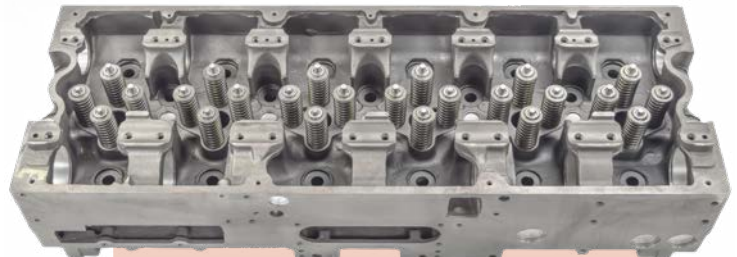

# INTERSTATE-McBEE

INTERSTATE-McBEE IS NOW OFFERING REPLACEMENT

## CYLINDER HEADS

CAT®/CUMMINS®/DETROIT DIESEL® ENGINE APPLICATIONS

MCB2239250A Inconel Cylinder Head Assembly

MCB4962732 Diesel Cylinder Head Assembly

Interstate-McBee is now stocking a new line of replacement cylinder heads for Cummins® ISX and Caterpillar® C12/C15 applications. These precision machined heads arrive loaded with new intake and exhaust valves, valve springs, valve guides, and injector tubes. See our chart below for a current listing of our replacement cylinder heads. For additional details, contact the parts experts at Interstate-McBee.

Part Number	Description	OEM	Application	Reman Numbers
MCB1482144	Cylinder Head Assembly	Caterpillar®	C10/C12	0R9749, 0R9750, 10R8883, 10R8884
MCB2239250A	Cylinder Head Assembly	Caterpillar®	C15/C18 Inconel Exhaust	10R9547, 20R2648, 20R1107, 20R1108, 20R1109, 20R1183, 20R2648
MCB2239250A Inconel	Cylinder Head Assembly	Caterpillar®	C15/C18 Inconel Intake/Exhaust	
MCB5413782	Cylinder Head Assembly	Cummins®	ISX Dual Cam	<ul style="list-style-type: none"> <li>• Brand new castings</li> <li>• No core return needed for purchase</li> <li>• Covered by our one year warranty</li> </ul>
MCB5314198	Cylinder Head Assembly	Cummins®	ISX Single Cam	
MCB23525566	Cylinder Head Assembly	Detroit Diesel®	Series 60	