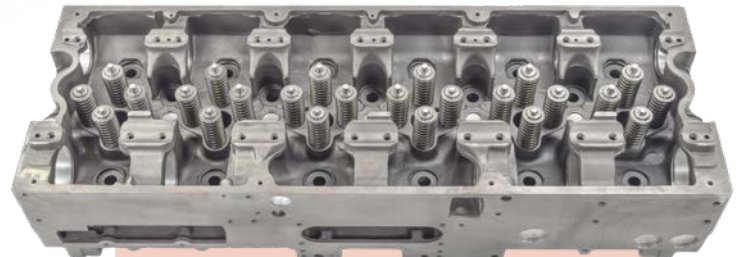

# INTERSTATE-McBEE

INTERSTATE-McBEE IS NOW OFFERING REPLACEMENT

## CYLINDER HEADS

CAT®/CUMMINS®/DETROIT DIESEL® ENGINE APPLICATIONS

MCB2239250AINC Cylinder Head Assembly

MCB4962732 Cylinder Head Assembly

Interstate-McBee is now stocking a new line of replacement cylinder heads for Cummins® ISX and Caterpillar® C12/C15 applications. These precision machined heads arrive loaded with new intake and exhaust valves, valve springs, valve guides, and injector tubes. See our chart below for a current listing of our replacement cylinder heads. For additional details, contact the parts experts at Interstate-McBee.

Part Number	Description	OEM	Application	Reman Numbers
MCB1482144	Cylinder Head Assembly	Caterpillar®	C10/C12	0R9749, 0R9750, 10R8883, 10R8884
MCB2239250A	Cylinder Head Assembly	Caterpillar®	C15/C18 Inconel Exhaust	10R9547, 20R2648, 20R1107, 20R1108, 20R1109, 20R1183, 20R2648
MCB2239250AINC	Cylinder Head Assembly	Caterpillar®	C15/C18 Inconel Intake/Exhaust	
MCB5413782	Cylinder Head Assembly	Cummins®	ISX Dual Cam	<ul style="list-style-type: none"> <li>• Brand new castings</li> <li>• No core return needed for purchase</li> <li>• Covered by our one year warranty</li> </ul>
MCB5314198	Cylinder Head Assembly	Cummins®	ISX Single Cam	
MCB23525566	Cylinder Head Assembly	Detroit Diesel®	Series 60	