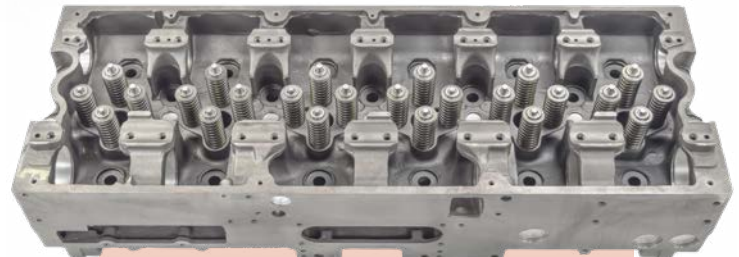

## REPLACEMENT CYLINDER HEADS

### CATERPILLAR®, CUMMINS®, & DETROIT DIESEL® Engine Applications

MCB2239250AINC Cylinder Head Assembly

MCB5413782 Cylinder Head Assembly

Interstate-McBee is now stocking replacement cylinder heads for our most popular applications. These precision machined heads arrive loaded with new intake and exhaust valves, valve springs, valve guides, and injector tubes. See our chart below for a current listing of our replacement cylinder heads. For additional details, contact the parts experts at Interstate-McBee.

Part Number	Description	OEM	Application	Reman Numbers
MCB1482144	Cylinder Head Assembly	Caterpillar®	C10/C12	0R9749, 0R9750, 10R8883, 10R8884
MCB3453752	Cylinder Head Assembly	Caterpillar®	C13 (KCB, JAM)	10R2602
MCB2239250A ★	Cylinder Head Assembly	Caterpillar®	C15/C18 Inconel Exhaust	10R9547, 20R2648, 20R1107, 20R1108, 20R1109, 20R1183, 20R2648
MCB2239250AINC ★	Cylinder Head Assembly	Caterpillar®	C15/C18 Inconel Intake/Exhaust	20R2648
MCB5413782	Cylinder Head Assembly	Cummins®	ISX Dual Cam	
MCB5394198	Cylinder Head Assembly	Cummins®	ISX Single Cam	
MCB23525566	Cylinder Head Assembly	Detroit Diesel®	Series 60 (12.7L)	