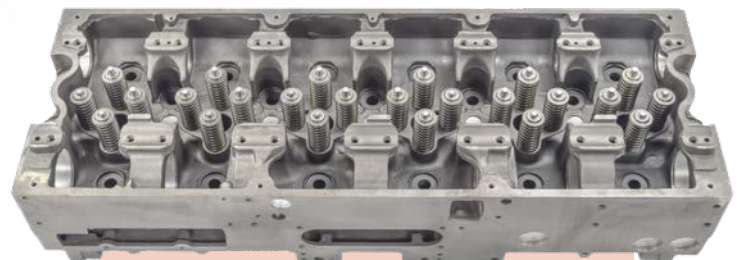

INTERSTATE-McBEE

REPLACEMENT CYLINDER HEADS

CATERPILLAR®, CUMMINS®, DETROIT DIESEL®, & VOLVO® Engine Applications

MCB2239250AINC Cylinder Head Assembly

MCB5413782 Cylinder Head Assembly

Interstate-McBee is now stocking replacement cylinder heads for our most popular applications. These precision machined heads arrive loaded with new intake and exhaust valves, valve springs, valve guides, and injector tubes. See our chart below for a current listing of our replacement cylinder heads. For additional details, contact the parts experts at Interstate-McBee.

Part Number	Description	OEM	Application	Reman Numbers
MCB1482144	Cylinder Head Assembly	Caterpillar®	C10/C12	0R9749, 0R9750, 10R8883, 10R8884
MCB3453752	Cylinder Head Assembly	Caterpillar®	C13 (KCB, JAM)	10R2602
MCB2239250A ★	Cylinder Head Assembly	Caterpillar®	C15/C18 Inconel Exhaust	10R9547, 20R2648, 20R1107, 20R1108, 20R1109, 20R1183, 20R2648
MCB2239250AINC ★	Cylinder Head Assembly	Caterpillar®	C15/C18 Inconel Intake/Exhaust	20R2648
MCB5413782	Cylinder Head Assembly	Cummins®	ISX Dual Cam	
MCB5394198	Cylinder Head Assembly	Cummins®	ISX Single Cam	
MCB23525566	Cylinder Head Assembly	Detroit Diesel®	Series 60 (12.7L)	
MCB4730103520	Cylinder Head Assembly	Detroit Diesel®	DD15	
MCB22797841	Cylinder Head Assembly	Volvo®	D13	