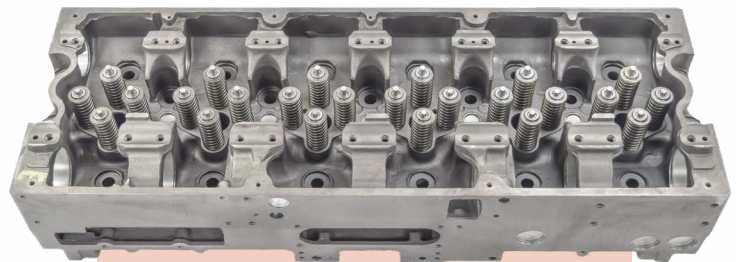

INTERSTATE-McBEE

REPLACEMENT CYLINDER HEADS

CATERPILLAR®, CUMMINS®, DETROIT DIESEL® & VOLVO® Engine Applications

MCB2239250AINC Cylinder Head Assembly

MCB5413782 Cylinder Head Assembly

Interstate-McBee is now stocking replacement cylinder heads for our most popular applications. These precision machined heads arrive loaded with new intake and exhaust valves, valve springs, valve guides, and injector tubes. See our chart below for a current listing of our replacement cylinder heads. For additional details, contact the parts experts at Interstate-McBee.

Part Number	Description	OEM	Application	Reman Numbers
MCB1482144	Cylinder Head Assembly	Caterpillar®	C10/C12	0R9749, 0R9750, 10R8883, 10R8884
MCB3453752	Cylinder Head Assembly	Caterpillar®	C13 (KCB, JAM)	10R2602
MCB2239250A ★	Cylinder Head Assembly	Caterpillar®	C15/C18 Inconel Exhaust	10R9547, 20R2648, 20R1107, 20R1108, 20R1109, 20R1183, 20R2648
MCB2239250AINC ★	Cylinder Head Assembly	Caterpillar®	C15/C18 Inconel Intake/Exhaust	
MCB5413782	Cylinder Head Assembly	Cummins®	ISX Dual Cam	
MCB5394198	Cylinder Head Assembly	Cummins®	ISX Single Cam	
MCB23525566	Cylinder Head Assembly	Detroit Diesel®	Series 60 (12.7L)	
MCB4730103520	Cylinder Head Assembly	Detroit Diesel®	DD15	
MCB22797841	Cylinder Head Assembly	Volvo®	D13	